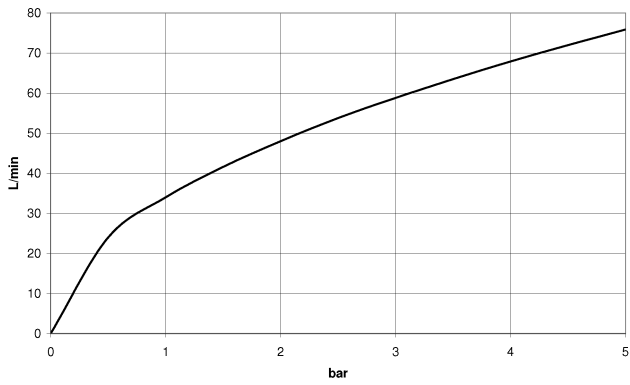

28 450 845

- 3/8" shower outlet
- rosette 60 x 78 mm
- 1/2" connection

Intrinsic protection against back flow.

	Dark Chrome	28 450 845-19
	Chrome	28 450 845-00
	Brushed Platinum	28 450 845-06
	Brushed Light Gold	28 450 845-27
	Matte Black	28 450 845-33
	Brushed Chrome	28 450 845-93
	Brushed Dark Platinum	28 450 845-99

28 450 845

mm [inches]

Flow rate chart

Certificates

WRAS_2310091.

28 450 845

Parts for other finishes can be found here: [Chrome](#)

Spare parts list

No.	Item Number	Name	Quantity used	Delivery time
1	09 16 01 014 90	ring	1	2
2	90 23 01 141 00 90	back-flow preventer	1	2
3	09 24 03 116 20 90	nipple	1	2
4	09 14 10 008 90	seal	1	2
5	09 14 10 142 90	seal	1	2
6	09 30 30 054 90	screw	1	2
7	09 31 11 026 90	pin	1	2
8	09 27 84 021-19	rosette	1	60
9	09 11 03 046-19	connection	1	20
10	09 31 11 005 90	pin	1	2
11	90 14 10 077 00 90	seal	1	2
12	09 24 03 107 20 90	nipple	1	2
13	90 21 02 069 00-19	cover	1	20