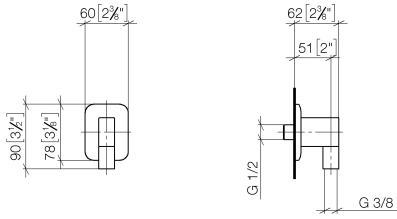

28 450 845

- 3/8" shower outlet
- rosette 60 x 78 mm
- 1/2" connection

Intrinsic protection against back flow.

	Dark Chrome	28 450 845-19
	Chrome	28 450 845-00
	Brushed Platinum	28 450 845-06
	Brushed Light Gold	28 450 845-27
	Matte Black	28 450 845-33
	Brushed Chrome	28 450 845-93
	Brushed Dark Platinum	28 450 845-99

28 450 845

mm [inches]

Flow rate chart

Certificates

WRAS_2310091.

28 450 845

Parts for other finishes can be found here: [Chrome](#)

Spare parts list

No.	Item Number	Name	Quantity used	Delivery time
1	09 16 01 014 90	ring	1	2
2	90 23 01 141 00 90	back-flow preventer	1	2
3	09 24 03 116 20 90	nipple	1	2
4	09 14 10 008 90	seal	1	2
5	09 14 10 142 90	seal	1	2
6	09 30 30 054 90	screw	1	2
7	09 31 11 026 90	pin	1	2
8	09 27 84 021-19	rosette	1	60
9	09 11 03 046-19	connection	1	20
10	09 31 11 005 90	pin	1	2
11	90 14 10 077 00 90	seal	1	2
12	09 24 03 107 20 90	nipple	1	2
13	90 21 02 069 00-19	cover	1	20