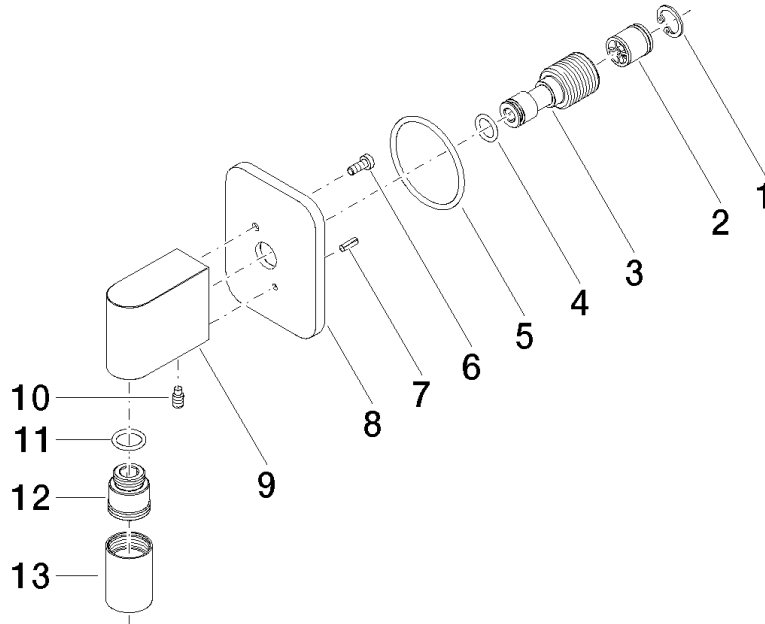

28 450 845

- 3/8" shower outlet
- rosette 60 x 78 mm
- 1/2" connection

Intrinsic protection against back flow.

	Dark Chrome	28 450 845-19
	Chrome	28 450 845-00
	Brushed Platinum	28 450 845-06
	Brushed Light Gold	28 450 845-27
	Matte Black	28 450 845-33
	Brushed Chrome	28 450 845-93
	Brushed Dark Platinum	28 450 845-99

28 450 845

mm [inches]

Flow rate chart

Certificates

WRAS_2310091.

28 450 845

Parts for other finishes can be found here: [Chrome](#)

Spare parts list

No.	Item Number	Name	Quantity used	Delivery time
1	09 16 01 014 90	ring	1	2
2	90 23 01 141 00 90	back-flow preventer	1	2
3	09 24 03 116 20 90	nipple	1	2
4	09 14 10 008 90	seal	1	2
5	09 14 10 142 90	seal	1	2
6	09 30 30 054 90	screw	1	2
7	09 31 11 026 90	pin	1	2
8	09 27 84 021-19	rosette	1	60
9	09 11 03 046-19	connection	1	20
10	09 31 11 005 90	pin	1	2
11	90 14 10 077 00 90	seal	1	2
12	09 24 03 107 20 90	nipple	1	2
13	90 21 02 069 00-19	cover	1	20